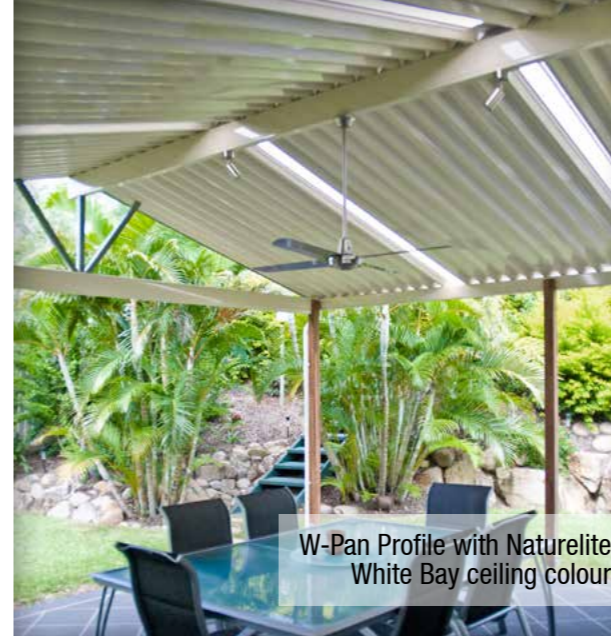

SHADEMASTER® single skin roof system offers superior performance, aesthetics and limitless design solutions

STYLE

Wide range of **colour options** gives you a choice of 12 colour combinations.

FUNCTION

Panels clip together to form a **weather-tight**, virtually undetectable seal. Integrated Naturelite panels available to allow natural lighting.

VERSATILITY

Suitable for a wide range of traditional and modern designs to enhance almost any outdoor situation including **patios, pergolas, pool enclosures, gazebos** and **carports**.

MINIMAL MAINTENANCE

SHADEMASTER® HD COLOR-COTE® Coating Process gives a **durable** and **easy to clean finish**.

MADE IN AUSTRALIA

Quality product crafted by Hunter Douglas Limited, with over 60 years experience in manufacturing premium home improvement products for the **Australian market**.

ENGINEERING AND OPERATIONAL TESTING

Engineered for Australian conditions (to BCA guidelines) and compliant with Australian Standards. The W-Pan profile has been independently tested and approved for cyclonic regions[^].

GUARANTEED 10 YEAR WARRANTY*

SHADEMASTER® delivers piece of mind with a **10 Year Warranty** on your single skin roof panels.

[^]Refer to the JCU Report TS740 September 2009. *Conditions apply. See www.hdshademaster.com.au for warranty document.