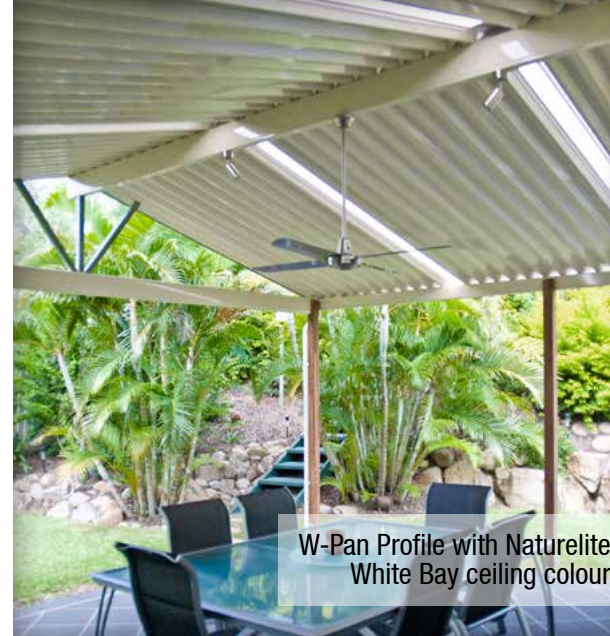

SHADEMASTER® single skin roof system offers superior performance, aesthetics and limitless design solutions

STYLE

Wide range of **colour options** gives you a choice of 12 colour combinations.

FUNCTION

Panels clip together to form a **weather-tight**, virtually undetectable seal. Integrated Naturelite panels available to allow natural lighting.

VERSATILITY

Suitable for a wide range of traditional and modern designs to enhance almost any outdoor situation including **patios, pergolas, pool enclosures, gazebos** and **carports**.

MINIMAL MAINTENANCE

SHADEMASTER® HD COLOR-COTE® Coating Process gives a **durable** and **easy to clean finish**.

MADE IN AUSTRALIA

Quality product crafted by Hunter Douglas Limited, with over 60 years experience in manufacturing premium home improvement products for the **Australian market**.

ENGINEERING AND OPERATIONAL TESTING

Engineered for Australian conditions (to BCA guidelines) and compliant with Australian Standards. The W-Pan profile has been independently tested and approved for cyclonic regions[^].

GUARANTEED 10 YEAR WARRANTY*

SHADEMASTER® delivers piece of mind with a **10 Year Warranty** on your single skin roof panels.

[^]Refer to the JCU Report TS740 September 2009. *Conditions apply. See www.hdshademaster.com.au for warranty document.